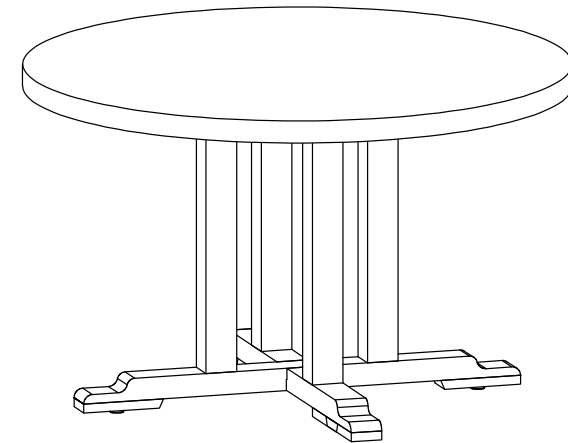

Table Parts & Hardware

A		x 1 PC
B		x 1 PC
C		x 1 PC
D		x 1 PC
E		x 4 PC
F	 M6 x 40mm	x 2 PC
G	 M8 x 65mm	x 12 PC
H		x 1 PC

Garden Trading®

Burcot Round Dining Table | Medium Assembly Instructions

Please read through these instructions and ensure they are kept for future reference.
All parts and hardware are listed on the back of this guide.

**WHEN ASSEMBLING THIS PRODUCT PLEASE PLACE PARTS
ON A SOFT SURFACE TO AVOID DAMAGE OR SCRATCHES.**

Care Instructions

Polystone is made from natural materials, so colour variances may occur.

It is important that any spills are immediately wiped up with a soft damp cloth to avoid staining.

Do not place hot or cold items directly onto the table's surface; always use a placemat.

Suitable for indoor and outdoor use.

We recommend storing your furniture indoors or undercover during the winter months.

Do not use power tools to assemble.

Two-person assembly is advised.

Garden Trading®

gardentrading.co.uk

customerservices@gardentrading.co.uk

TGTC, Hargreaves Road, Groundwell Industrial Estate, Swindon, SN25 5AZ