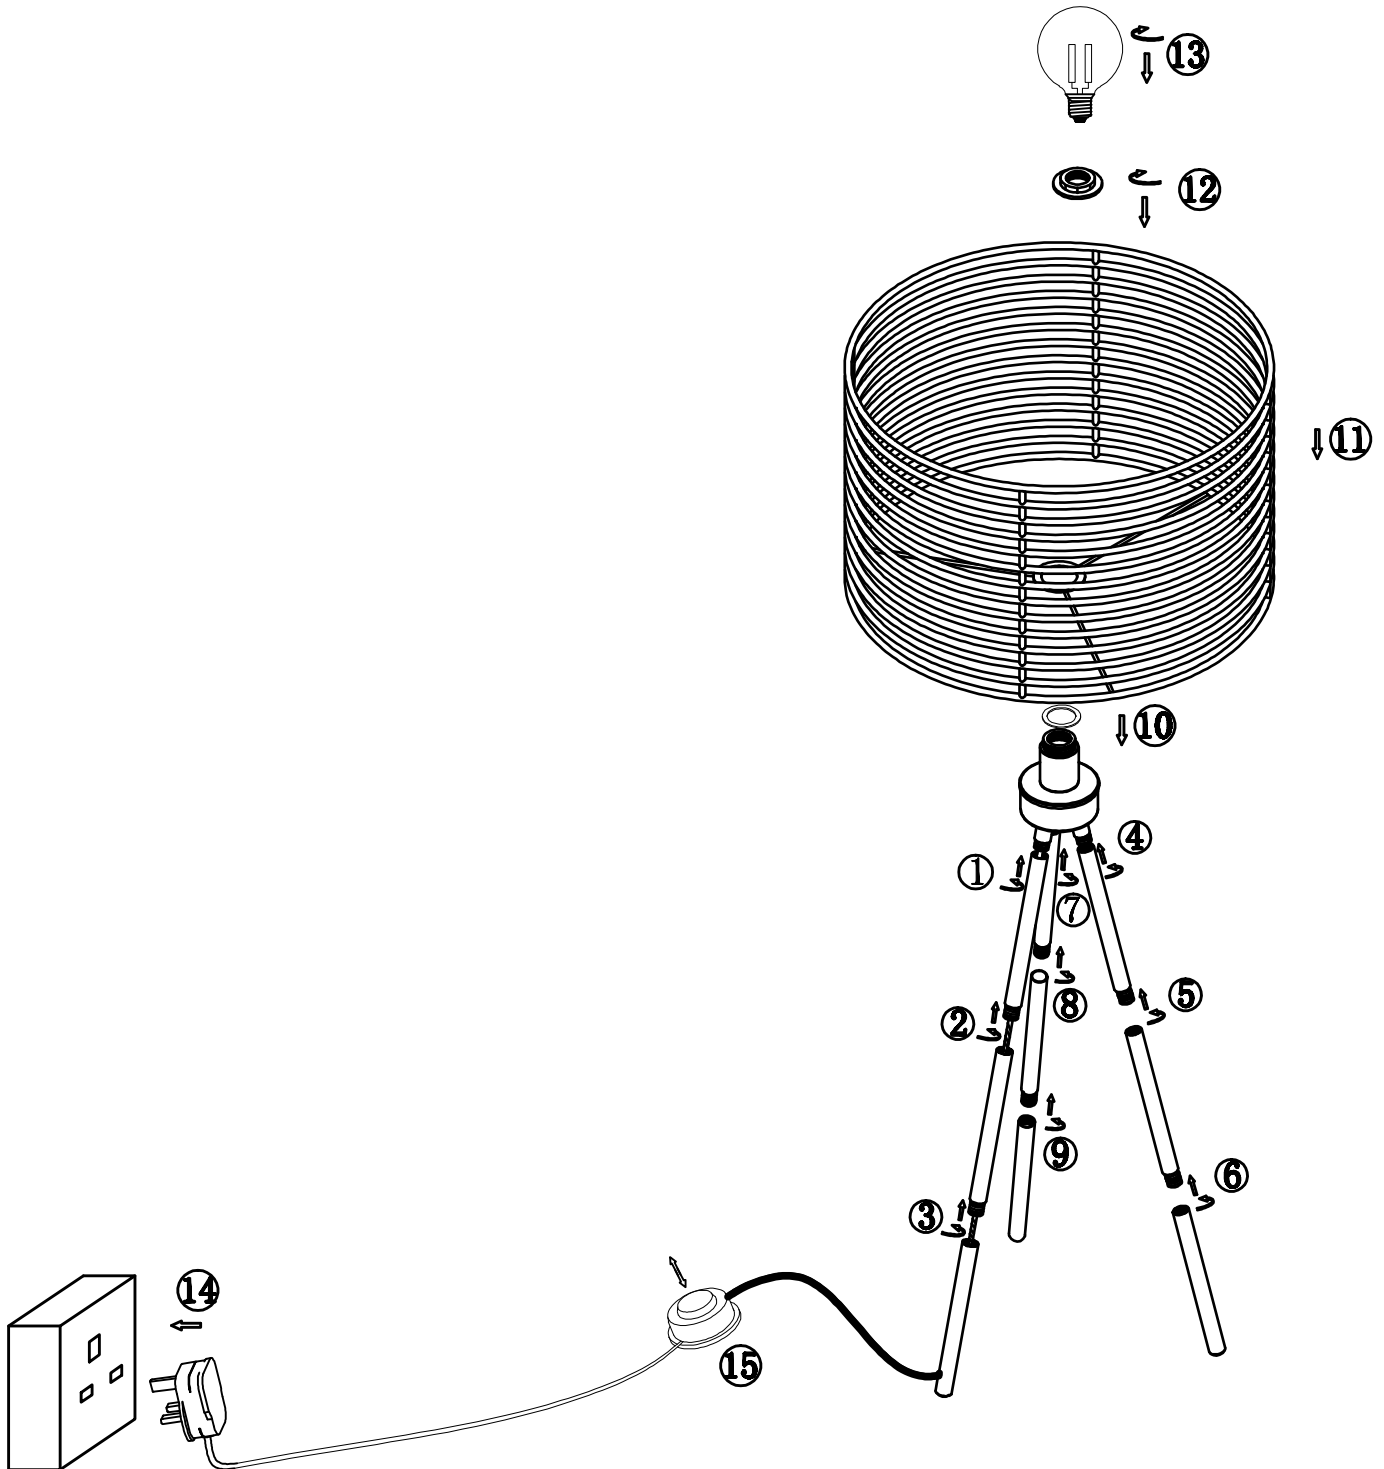

Extra Information/Notes

1. Please keep these instructions available for future use
2. We recommend cleaning with a soft dry cloth. Don't use abrasive materials, this may affect the finish and therefore void the warranty
3. Waste electrical products should not be disposed of with household waste.

Please recycle where facilities exist. Check with your Local Authority or retailer for recycling advice.

Customer Services:

gardentrading.co.uk

+44 (0)1993 845 559

customerservices@gardentrading.co.uk

Opening Hours: Monday - Friday: 8.30am - 5.30pm (Friday close at 5.00pm)

The Garden Trading Company Ltd, Carterton South Industrial Estate, Black Bourton Road, Carterton, Oxon, OX18 3EZ