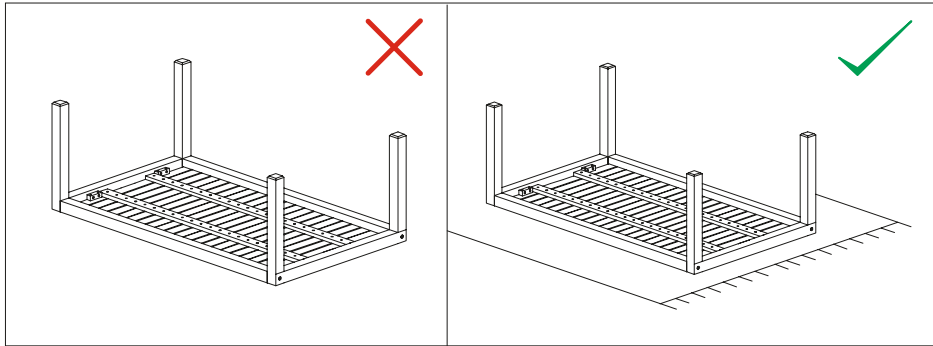

Coffee Table Parts & Hardware

A		x 1 PC
B		x 2 PCs
C		x 4 PCs M7x90
D		x 1 PC
E		x 4 PCs M4x30

Garden Trading®

Porthallow Rectangular Coffee Table Assembly Instructions

Please read through these instructions and ensure they are kept for future reference.
All parts and hardware are listed on the back of this guide.

Do not drag furniture, always lift to move.

We recommend storing inside over winter months.

Garden Trading®

gardentrading.co.uk

customerservices@gardentrading.co.uk

TGTC, Hargreaves Road, Groundwell Industrial Estate, Swindon, SN25 5AZ