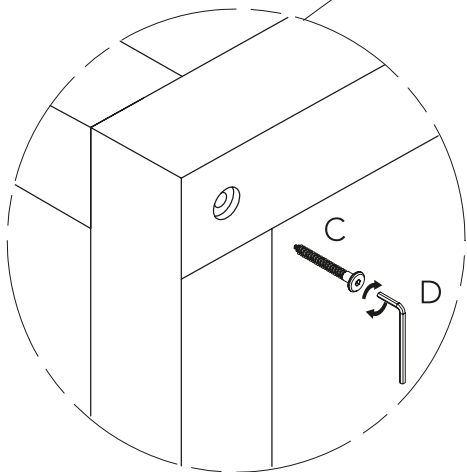

Max:35Kgs

2.

1.

IIFUAC06