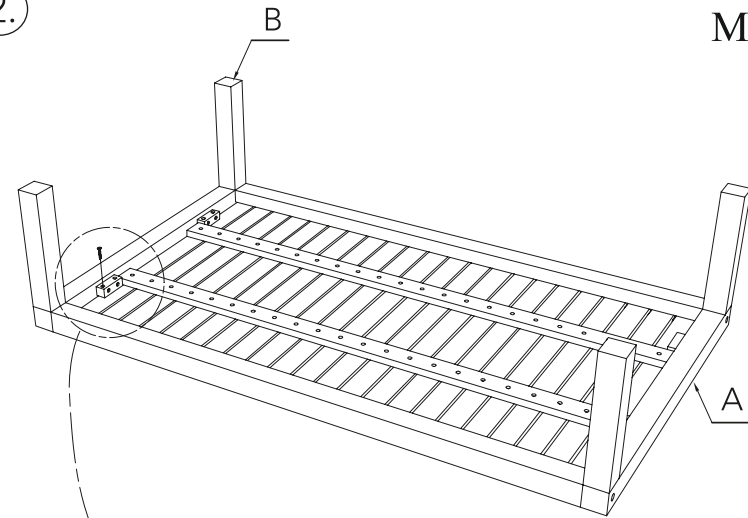

Max:35Kgs

2.