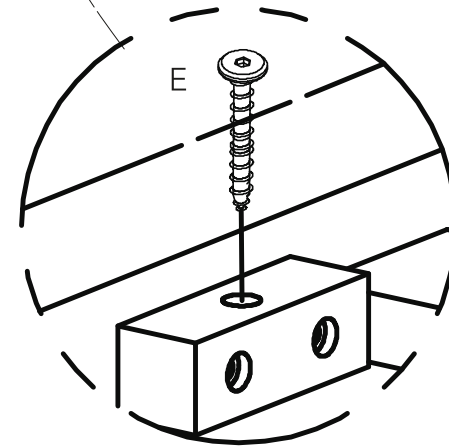

Max:35Kgs

2.

1.

IIFUAC06