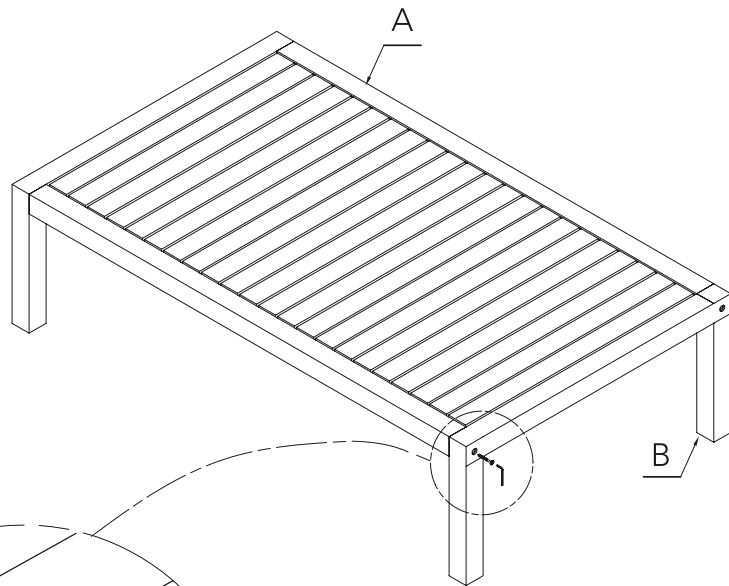

Max:35Kgs

2.

1.

IIFUAC06